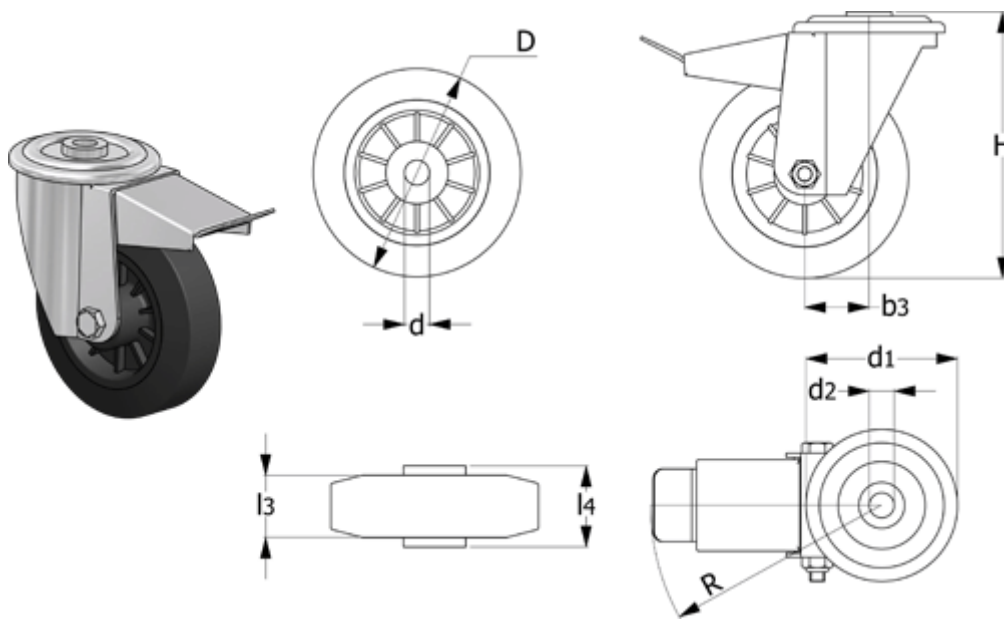

Data Sheet

Article number: 2314449761

Description: E+G rubber wheel 449761
RE.E2-125-FBF turning plate w/brake

Measures

b3	= 37	H	= 156
Code	= 449761	l3	= 37,5
d	= 15	l4	= 44
D	= 125	R	= 120
d1	= 73	Rolling resistance (N)	= 850
d2	= 12	Type	= RE.E2-125-FBF
Dynamic load (N)	= 1100		
g	= 1100		